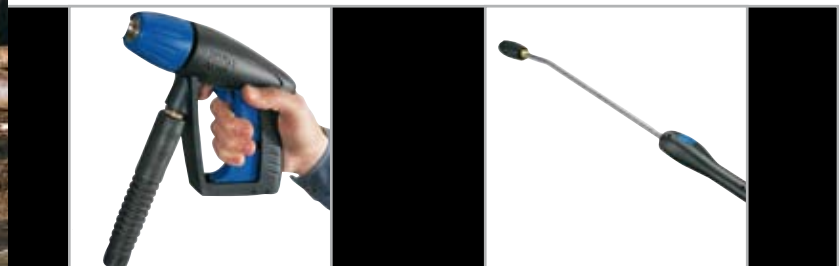

New Ergo 1000 spray gun : ergonomic, robust and also easy to service. The new Ergo 1000 spray gun is standard equipment on POSEIDON 3.

The FlexoPower 3000 lance offers an ergonomic, lightweight design with stainless steel tubing and possible pressure regulation at the nozzle head. Ideal for normal pressure washing, detergent application and rinsing.